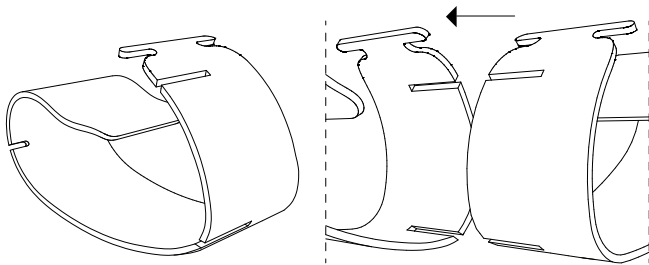

Per qualsiasi informazione si prega di inviare una mail a [info@argo4.store](mailto:info@argo4.store).

a curved wood profile with a playful soul  
the new idea of rocking horse

YaWood reinterprets the traditional toy of the rocking horse in a completely new and unusual way. It is made by a curved wood profile that follows the lines of the body. The goal was to create an object that could be used individually, but that would be more fun when shared. YaWood's main feature is the opportunity to be connected with another one giving children the possibility to interact and share the same game. The connection is possible thanks to a simple slot that allows to join two elements quickly and reversibly according to children needs.

### Guidelines\_

Single use | Double use

IMG.1

**IMG.1\_** Align both slots in the front part of the toy and proceed with the connection. To facilitate the operation, place the first YaWood horizontally on a flat surface and lower the second element from above while maintaining the alignment of the slots. **WARNING!** This operation must be made by an adult. Be careful to keep hands away from slots during the connection phase. Fully insert the two elements before using them.