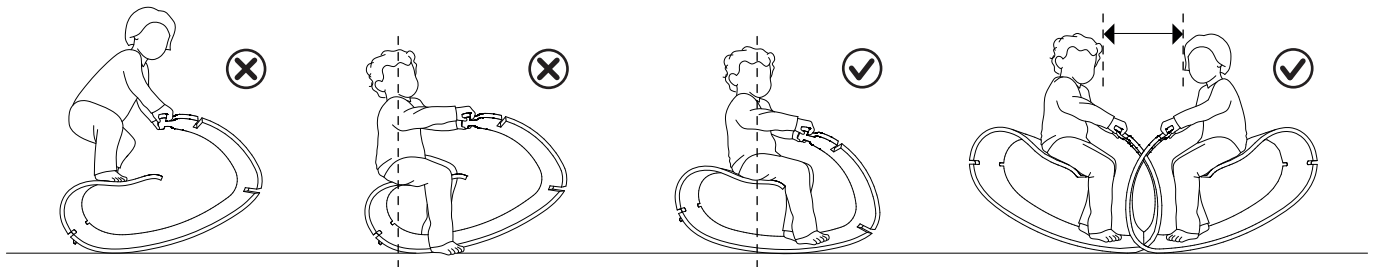

WARNING! Do not stand on the toy. Do not sit in the back of the toy. Always keep the weight in the central part of the toy to maintain the correct balance necessary for the movement. Always maintain a correct posture during use, both in single and double use, not to compromise user's safety. Do not use the toy with people of different weight than your own, make sure to maintain a similar weight on both sides to have the correct balance.

YaWood is a product of Argo4 Srl. Argo4 Srl cannot be held responsible and accountable for damages caused by improper or wrongful use of YaWood. Use active toys with care and under supervision of an adult. YaWood is patent-protected, copying or recreating YaWood is not allowed.

If you ever have any questions, don't hesitate to contact us at info@argo4.store.